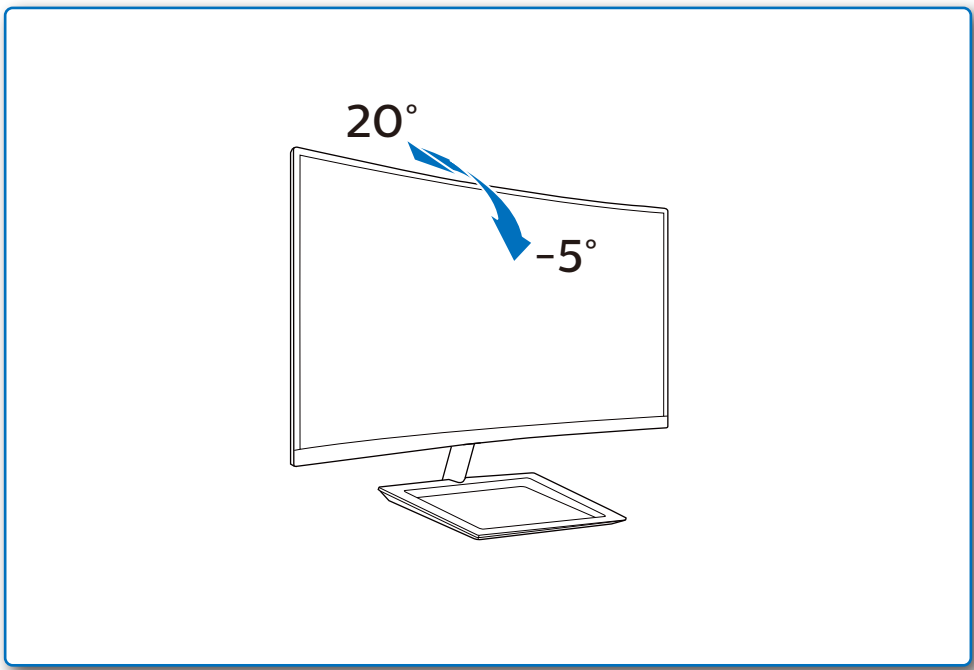

GRAPHIC DEVELOPMENT MMD	
Product name	
Project name	
Project no.	
Finishing	Folded sheet
Scale	1:1
Size Spreads	594 (W) x 210 (H) mm
Size	148.5 (W) x 210 (H) mm
Operator(s)	
Date amended	
VERSION No.	13
APPROVAL	
QC Lithographer	
Product Manager	
Date Check	
ARTWORK DOCUMENT	
Paper	80gsm White, woodfree coated
Numbers of colours	2C+2C
Spotcolor	
Aftertreatment	
☐ Cropping	
☐ Coating	
☐ Varnishing	
☐ Embossing	
☐ Cutterguide	
☐ Die-cut	
☐ Binding	
☐ Glue	

4