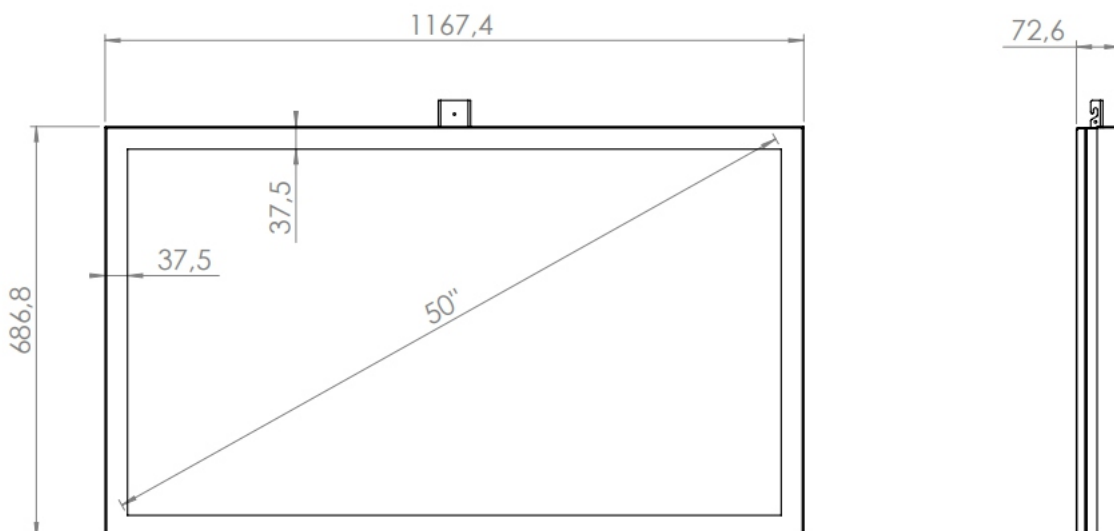

Ceiling casing

Light up your store window. Our ceiling casing is designed for information and advertising in store windows and public spaces. With chamfered edges and a clean backside will fit in to various environments . No visible cables and easy to install. Create your own style with different colors of powder coating.

TECHNICAL DRAWING

SPECIFICATION

Features

- No visible cables
- Covered from side and back
- Cable outlets on top
- Optimized air ventilation for landscape mode
- Chambered edges

Mounting option

- Ceiling mount
- Wire