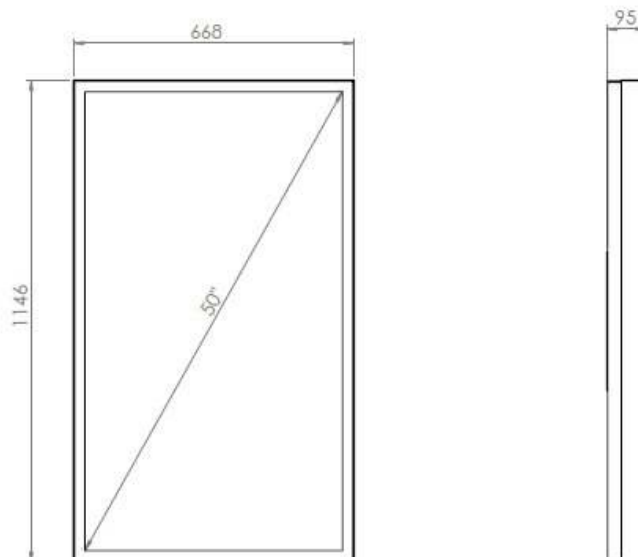

Our wall casing EASY is designed to give a professional signage feeling. Different models in landscape and portrait mode to allow airflow from top to bottom as only the sides are covered completely to the wall. Space for computer and power plugs inside. Available in black and white as standard.

TECHNICAL DRAWING

SPECIFICATION

Features

No visible cables
Space for computer and powerplugs inside
Covered from sides
Cable outlets on top and bottom
Optimized air ventilation for portrait mode
Wall mount included

Material options

Powder coated metal

Display options

VESA 200x200 / 300x300

Powder coating colors

Black, RAL 9005str
White, RAL 9003str
Custom color upon request

Part number & Description

WC5012-5001-01

Wall casing, Portrait, White