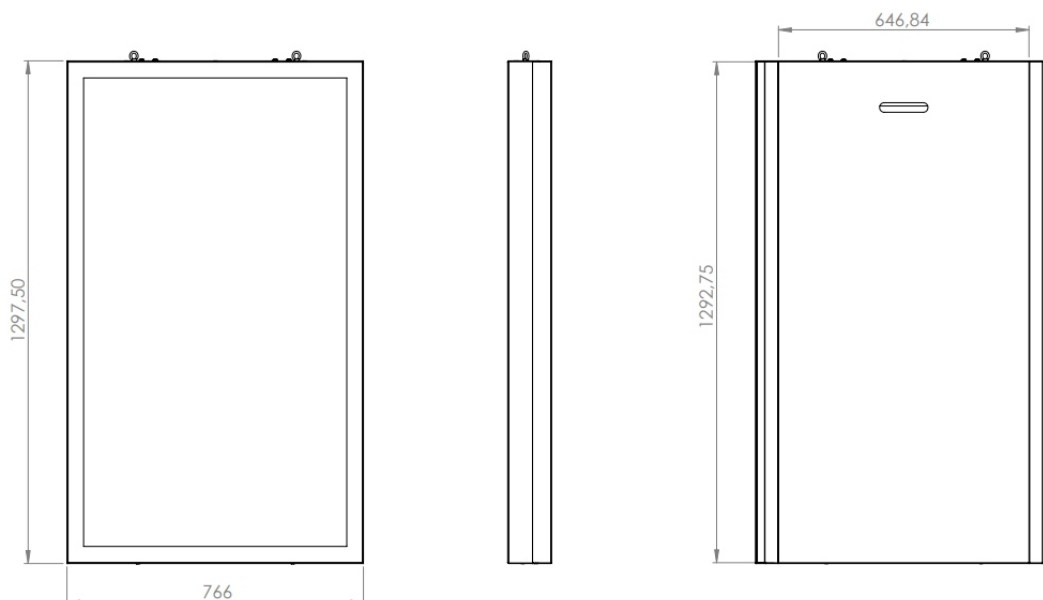

Light up your store window

HI-ND Ceiling casing designed for LG High brightness monitors in 49" and 55" size. The Product is designed to be used with our standard telescope and extension pipe. But it is also prepared to be used with Wires. It comes in black and White color as standard and only available in portrait mode. With only 100mm width and chambered edges the Products gives a very thin look.

TECHNICAL DRAWING

SPECIFICATION

Features

- Only 100mm width
- Portrait mode only
- Black and White color as standard
- All cables are hidden
- Clean backside
- Chambered edges

Material options

- Powder coated metal