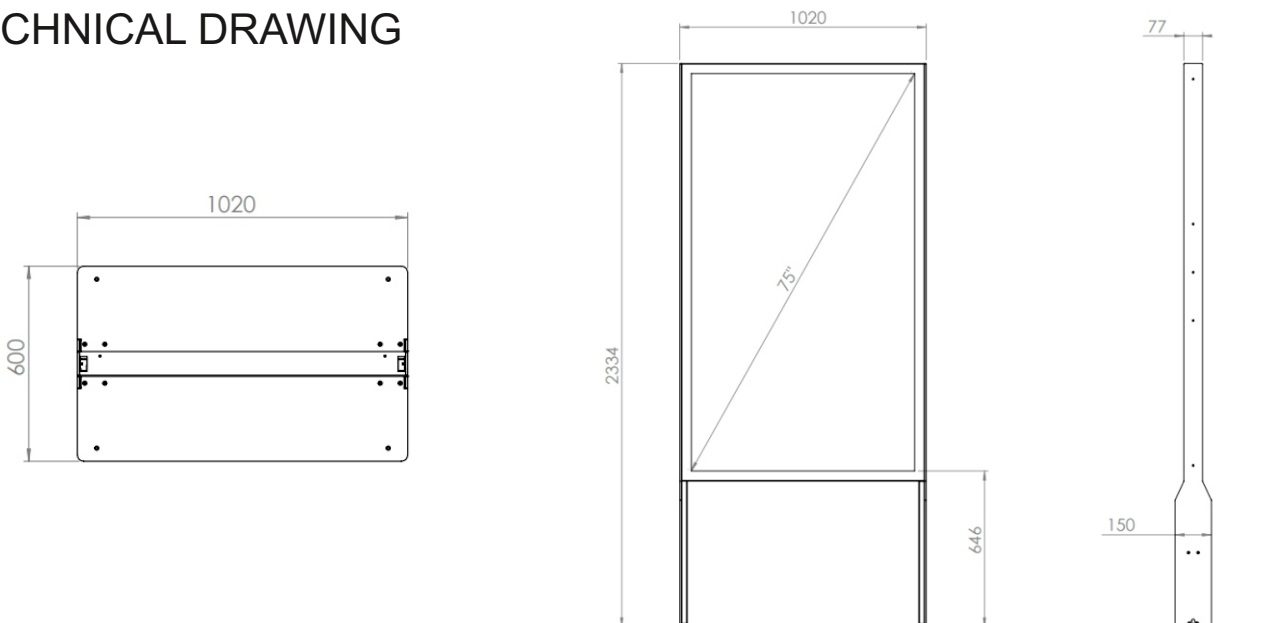

### Floorstand H Single 75

A floorstand designed to give a light impression. No visible cables and screws from the outside. The 75" screen can be installed closed to a window as it use back-access of the screen during installation.

#### TECHNICAL DRAWING