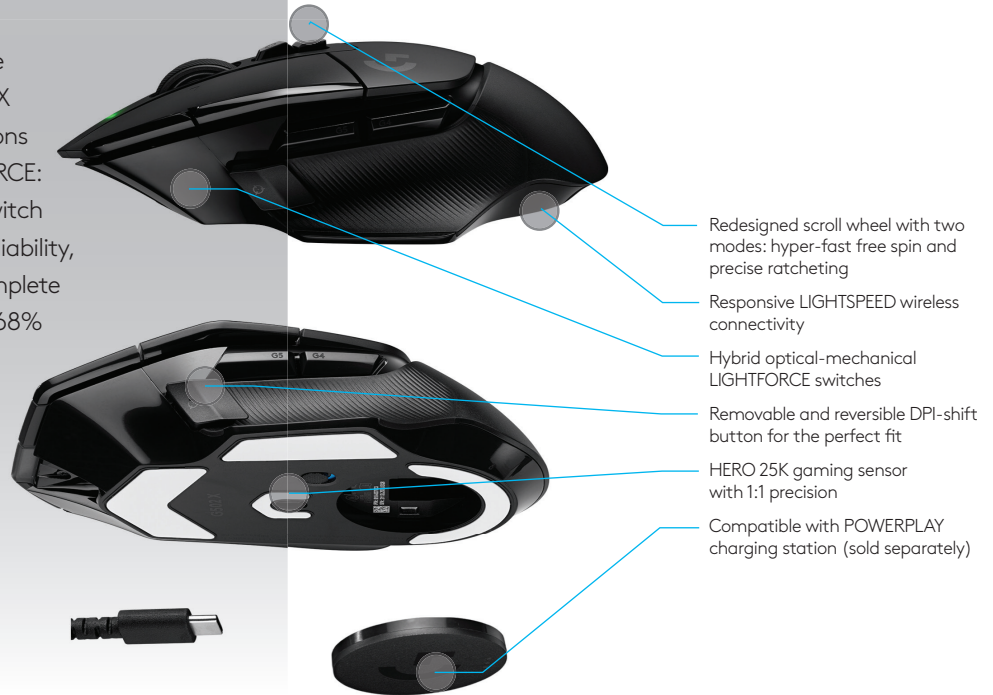

# G502 X LIGHTSPEED

Wireless Gaming Mouse

## ICON. REINVENTED.

The world's most popular gaming mouse —now reinvented and redesigned. G502 X LIGHTSPEED features the latest innovations in gaming technology, including LIGHTFORCE: an all-new hybrid optical-mechanical switch technology. Now, incredible speed and reliability, as well as precise actuation, are one. Complete with updated LIGHTSPEED wireless with 68% faster response rate, redesigned dual-mode scroll wheel, thin-wall molding, and optimized battery for up to 140 hours of gaming. Available in black or white.

### TECHNICAL SPECIFICATIONS:

- Up to 5 onboard memory profiles
- 13 programmable controls
- USB-C charging port